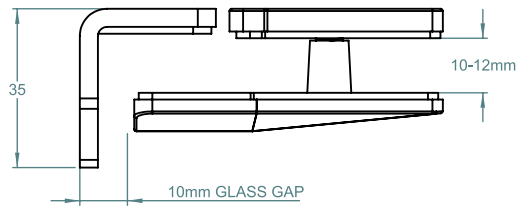

LATCH GLASS TO WALL

TO ORDER SPECIFY:

POLYMER SIDE PULL INC.
600WP POLISHED FINISH
600WS SATIN FINISH
600WB BLACK FINISH

FRONT ISOMETRIC VIEW

FITS SIDE PULLS:
* POLARIS 2205 S/S
* NATIONWIDE INDUSTRIES
* DOWNEE
* D&D TECHNOLOGIES