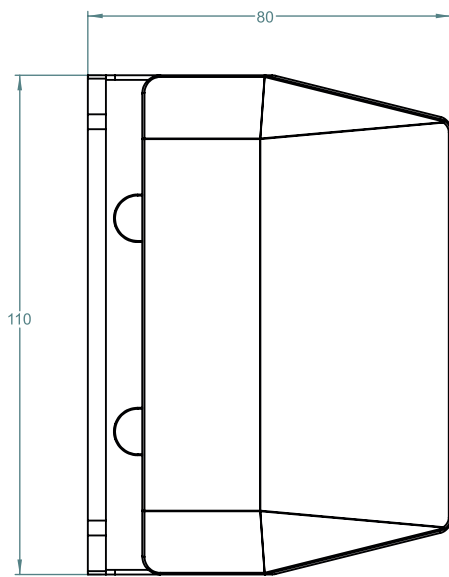

LATCH GLASS TO WALL

TO ORDER SPECIFY:

POLYMER SIDE PULL INC.
600WP POLISHED FINISH
600WS SATIN FINISH
600WB BLACK FINISH

FRONT ISOMETRIC VIEW

FITS SIDE PULLS:
* POLARIS 2205 S/S
* NATIONWIDE INDUSTRIES
* DOWNEE
* D&D TECHNOLOGIES